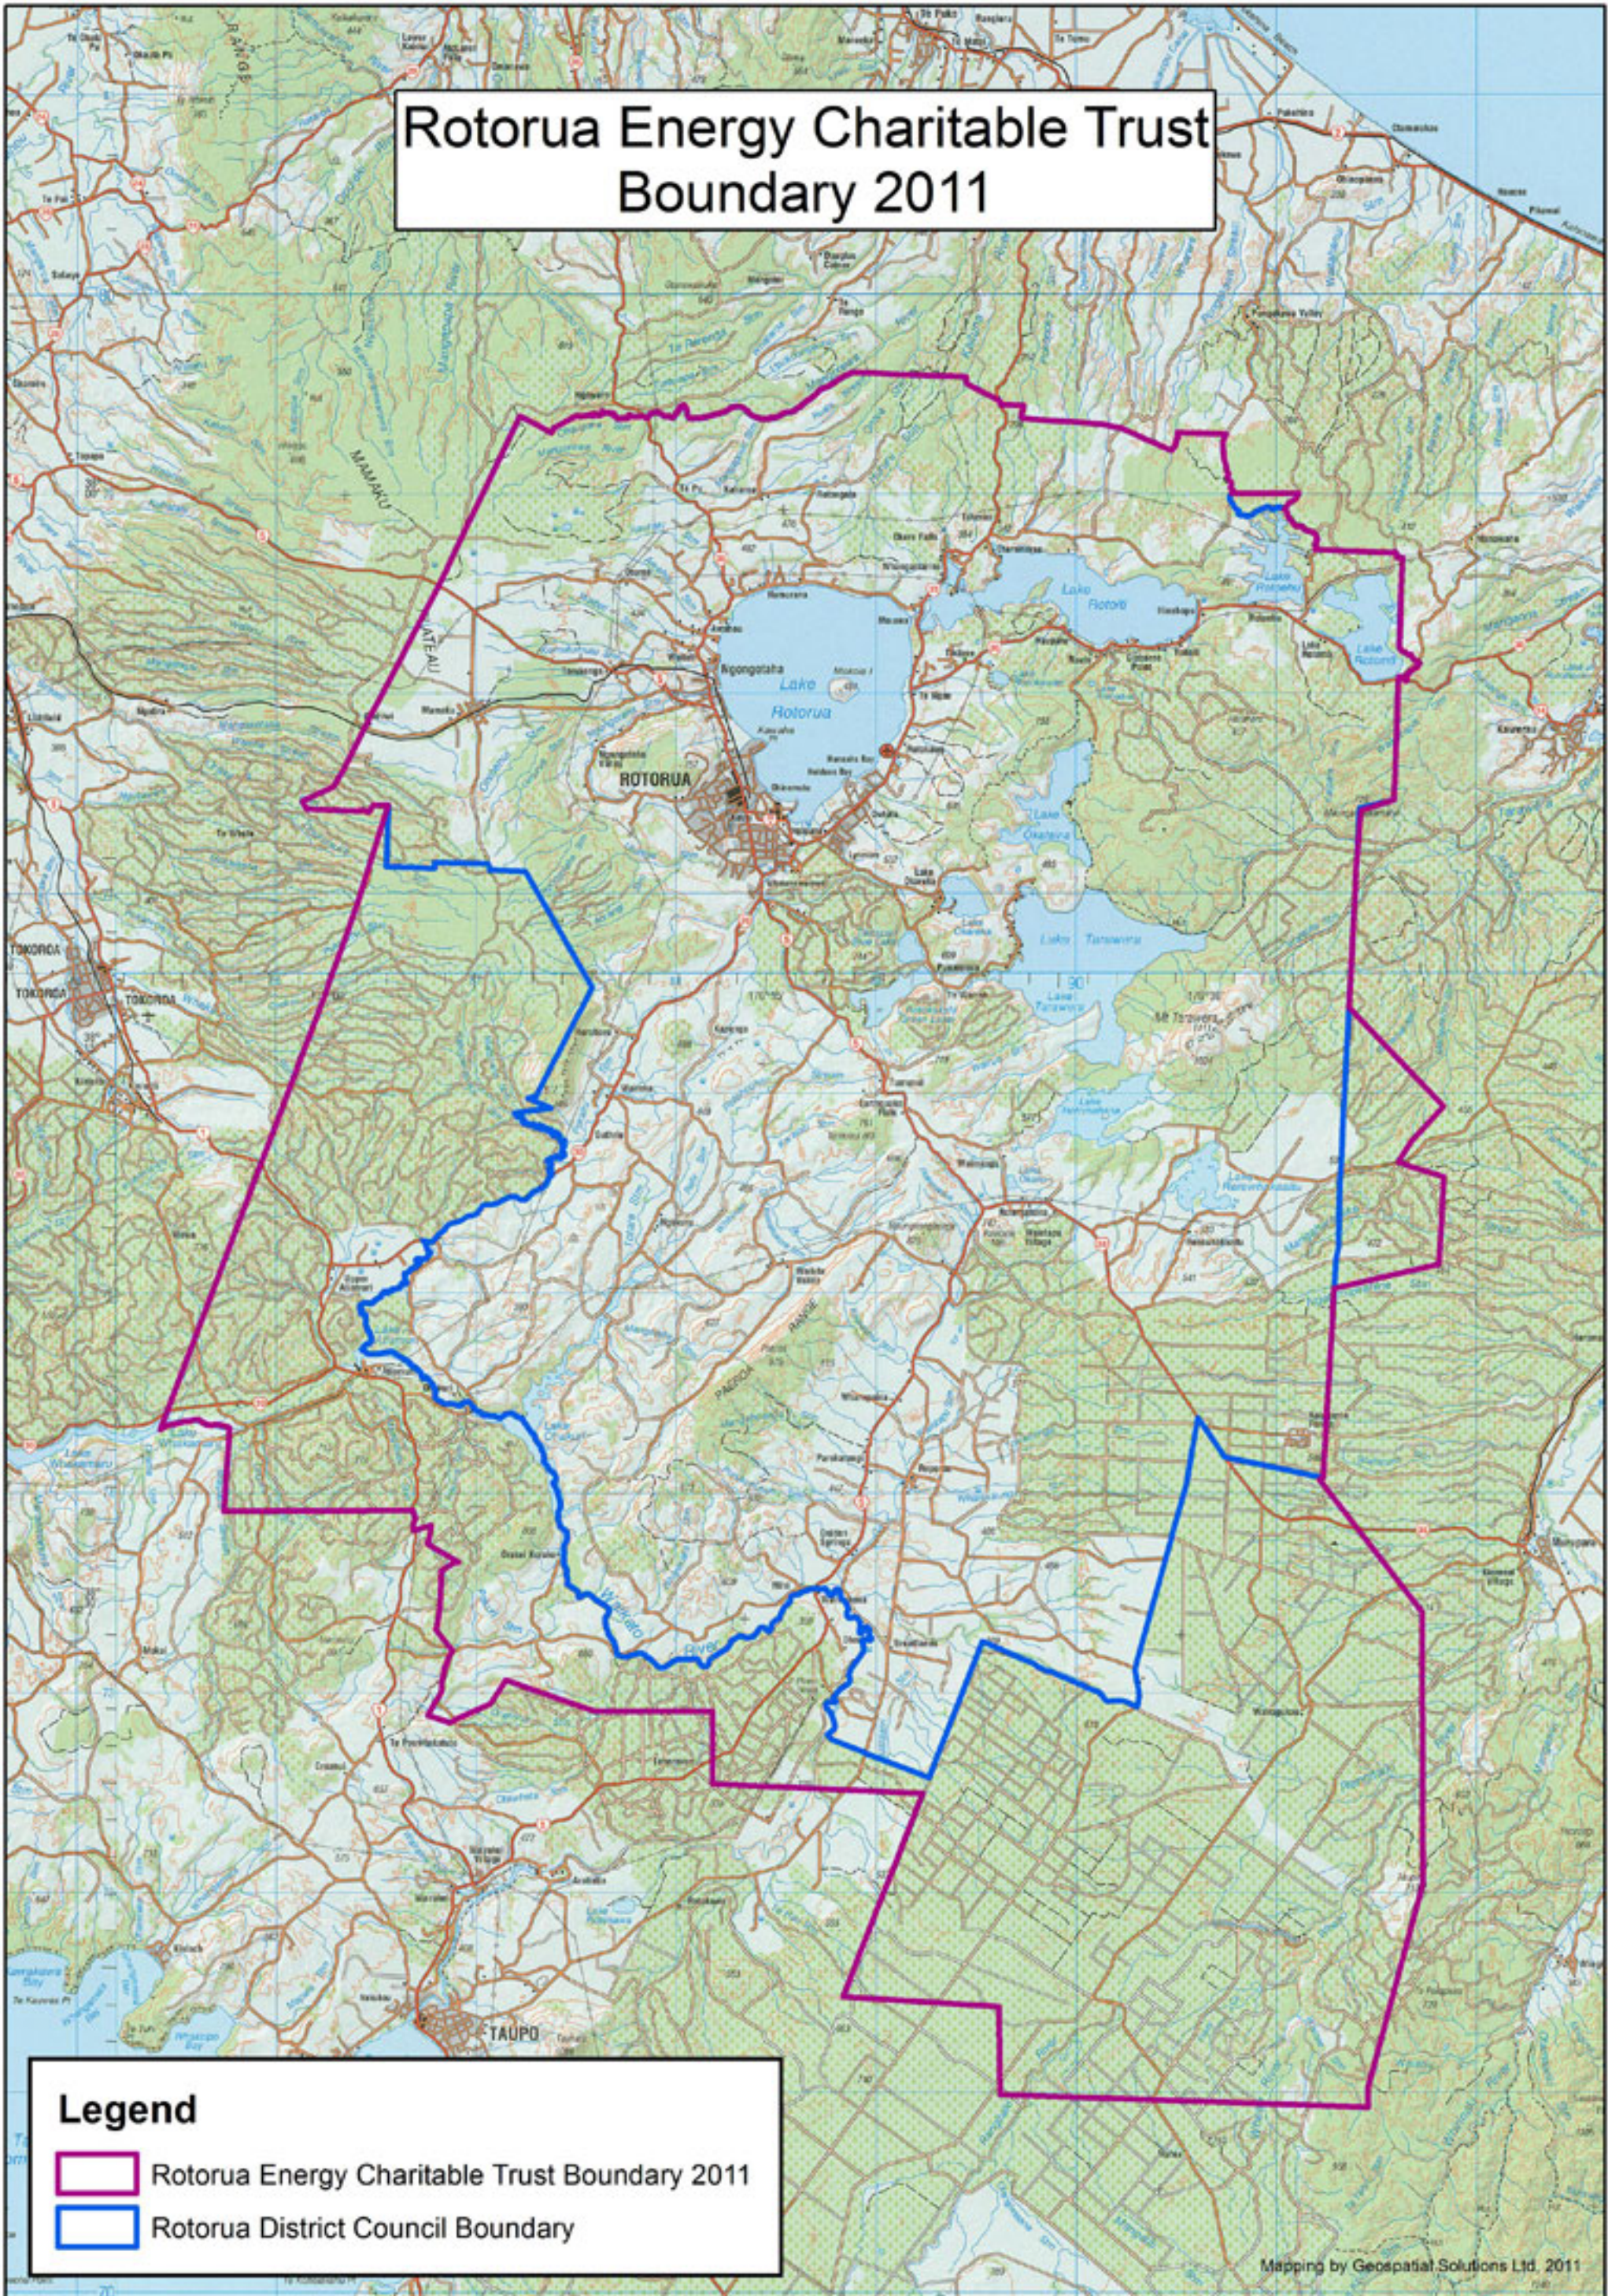

# Rotorua Energy Charitable Trust Boundary 2011

**Legend**

-  Rotorua Energy Charitable Trust Boundary 2011
-  Rotorua District Council Boundary