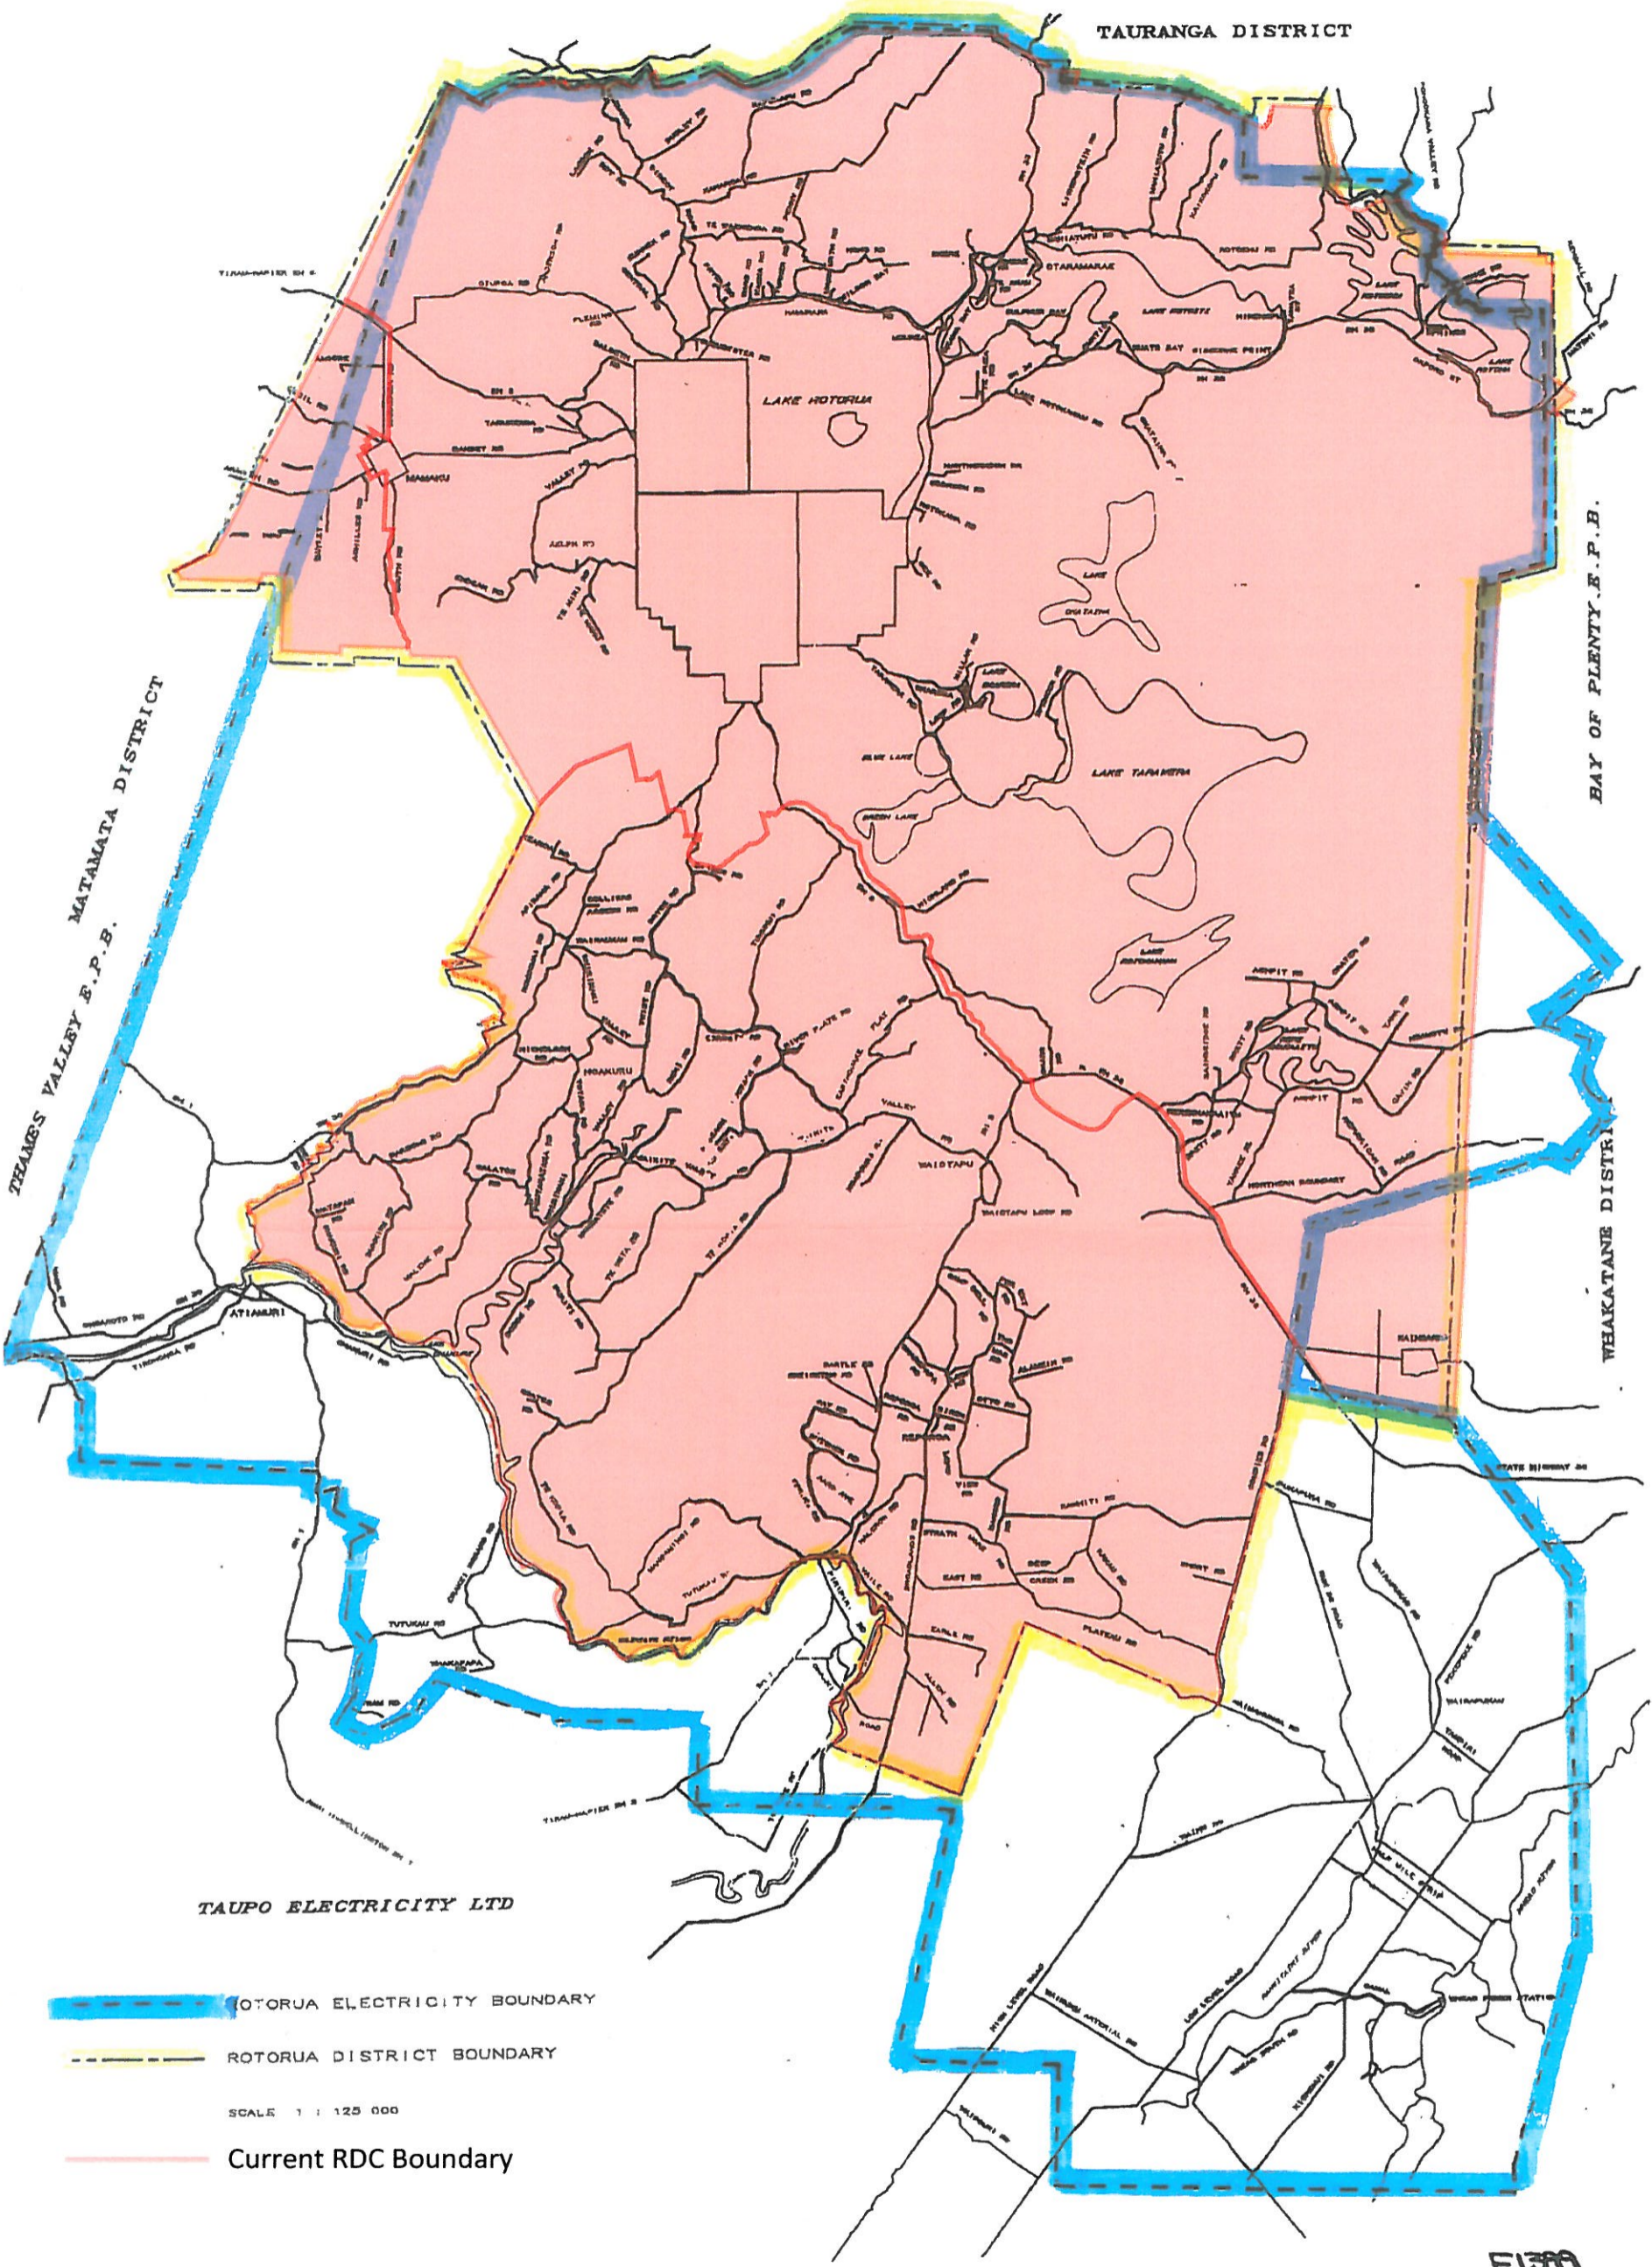

TAURANGA E.F.B.

TAURANGA DISTRICT

TAUPO ELECTRICITY LTD

OTORUA ELECTRICITY BOUNDARY

ROTORUA DISTRICT BOUNDARY

SCALE 1 : 125 000

Current RDC Boundary

E139A

REDUCED COPY
NOT ORIGINAL SCALE